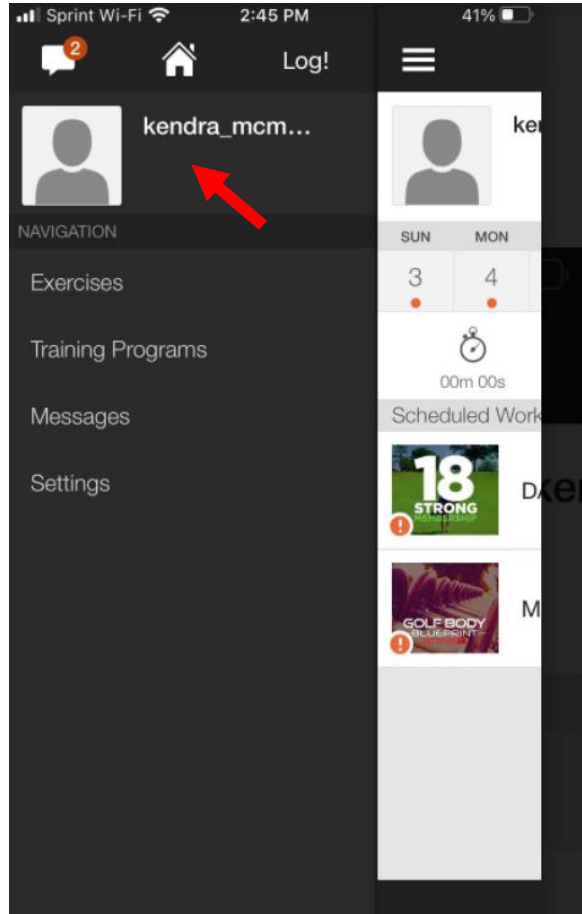

HOW TO CHANGE YOUR 18STRONG MEMBERSHIP APP PASSWORD

1. Click on your name

2. Click change password