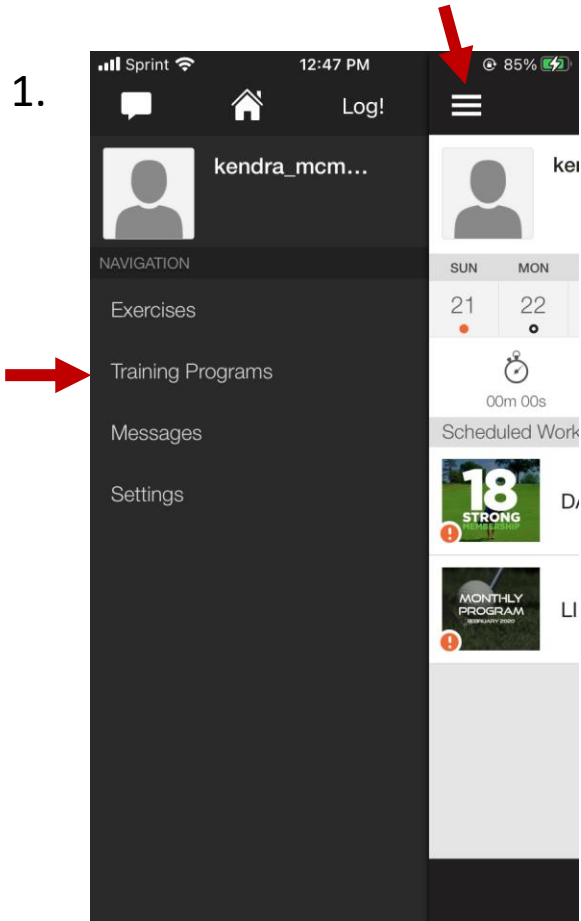

HOW TO ACCESS PRE-WARM UP ROUTINE IN 18STRONG MEMBERSHIP APP

1.

2.

3.